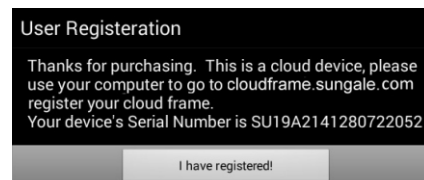

6. Cloud Album

1) The most unique feature of this frame is "My Cloud Album", tap or click on it, you will find a registration prompt. Now, you need to go to your computer to register your cloud frame.

2) Type in "cloudframe.sungale.com" on your computer, you will find below interface.