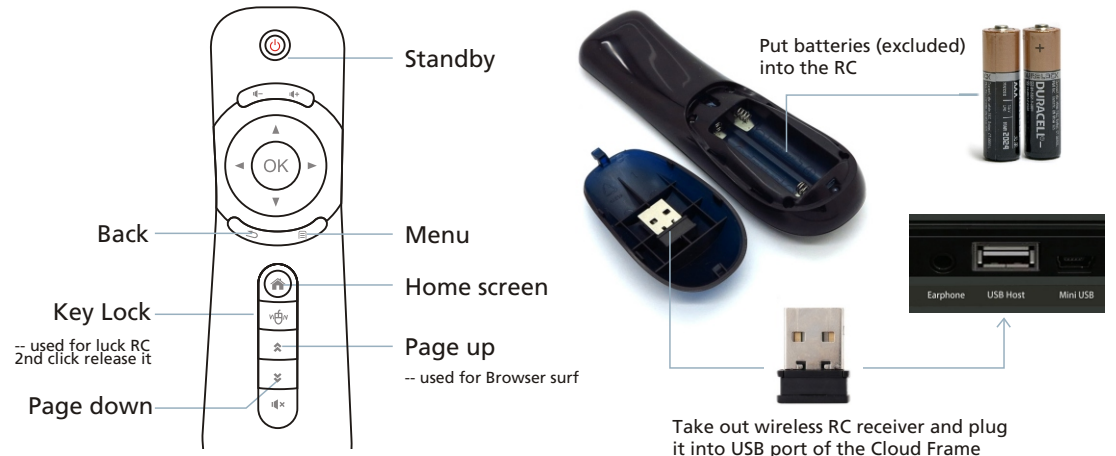

Sungale

Cloud Frame

QUICK START GUIDE

1. Packed

- a) Cloud Frame
- b) Quick Start Guide
- c) Power Adaptor
- d) Limited Warranty
- e) Stand
- f) Motion Sensor RC (for 14 inch or above models)
- g) VESA mount (for 14 inch or above models)

2. Remote Control (For 14 inch screen or above cloud frames only)

The RC is for 14" screen or above cloud frames only. The smaller screen cloud frames are using touch screen operation, they do not need RC.