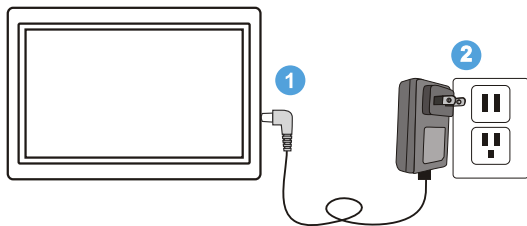

3. Connect Power

Connect power, the frame will begin to power on.