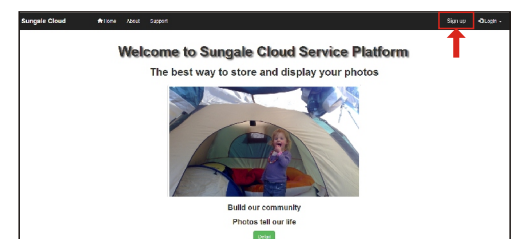

Click on "Sign up", then, follow screen instructions, you can finish your registration.

7. Smart Phone APP

Go to Google's Play Store or Apple's App Store, search "Sungale Cloud Mobile", you will find app for our cloudframe, download and install the app in your smartphone, you can use your cell phone to view your photos and send photos to the cloud albums.

8. Support

For manual download, FAQs and more supports: www.sungale.com

If you need help, please contact us: service@sungale.com